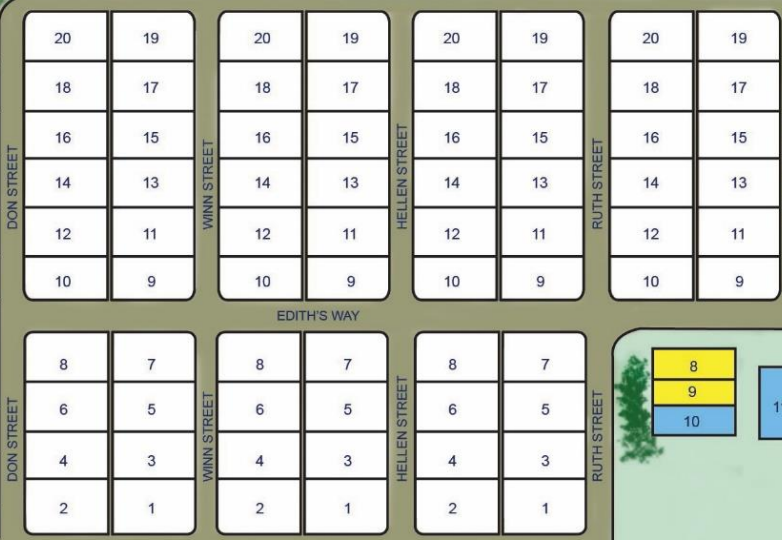

RADICAL ROAD

19
17
15
13
11
9
3
1

1
2
3
4
5
6
7

27
26
25
24
23
22
21
20
19
18
17

8
9
10

11 12 13 14 15 16

P OVERFLOW PARKING

MAINTENANCE AREA

TRAILS

PLAYGROUND

LOOKOUT

LOOKOUT

LOOKOUT

LOOKOUT

STAIRS

LOOKOUT

LOOKOUT

PRIVATE BEACH

PRIVATE SWIMMING AREA

SMALL BOATS

574 Radical Road, Port Dover, Ontario N0A 1N2
camping@shoreacrespark.ca | 519-583-2222
www.shoreacrespark.ca